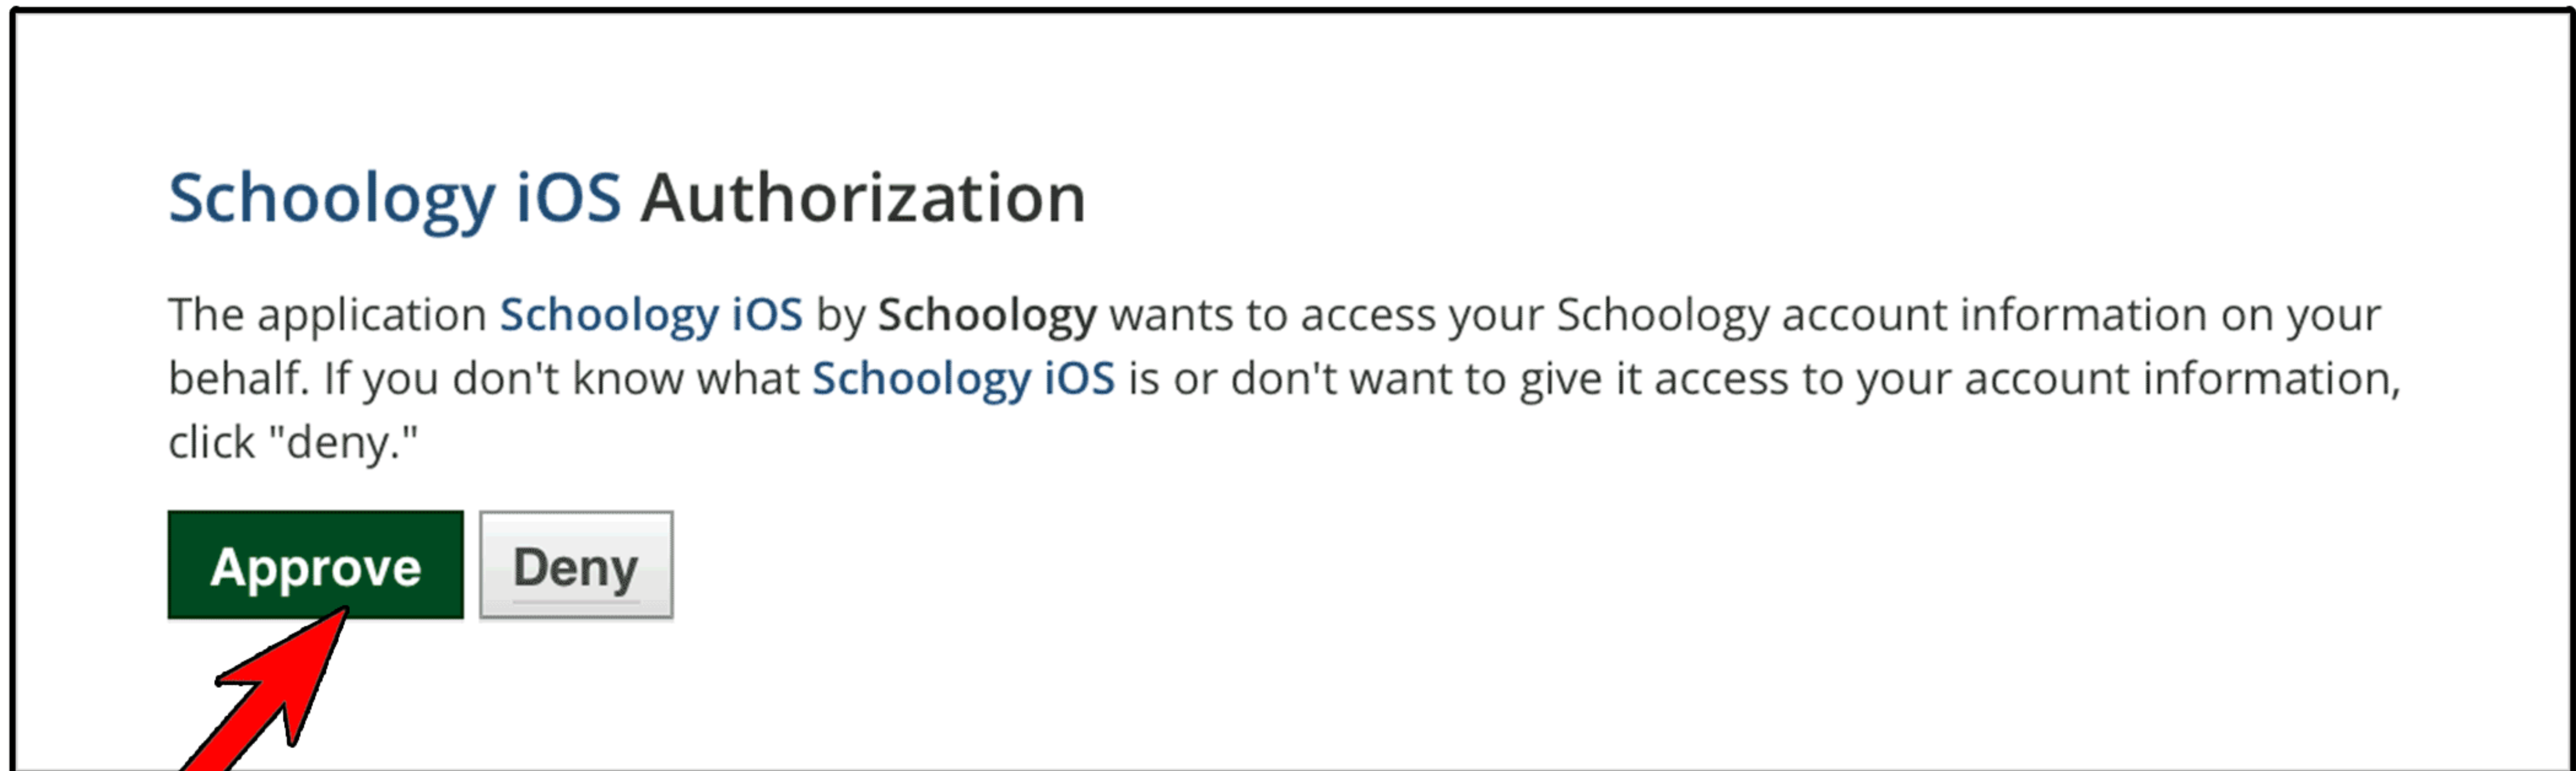

3. Tap on Approve.